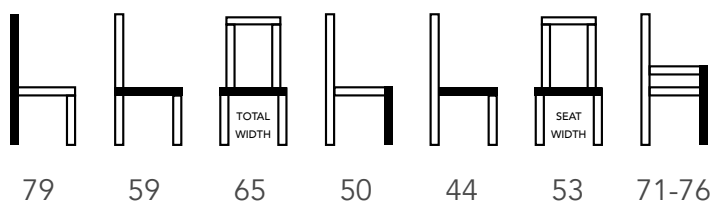

Extra images

MATEN / MEASUREMENTS

EXTRA INFO

MATERIALS

Frame	Beech/oak wood and plywood and chipboard
Zitting / Seat	Plywood and chipboard+ Polyether 40+10+10 30/185; 10-18/130
Rug / Back	PLYWOOD and Polyether foam; 20+30 +30- 25/170

PACKING

Package	KARTON
Nr. of pcs	1
Size of package	630x550x880
Weight package	12,40 KG